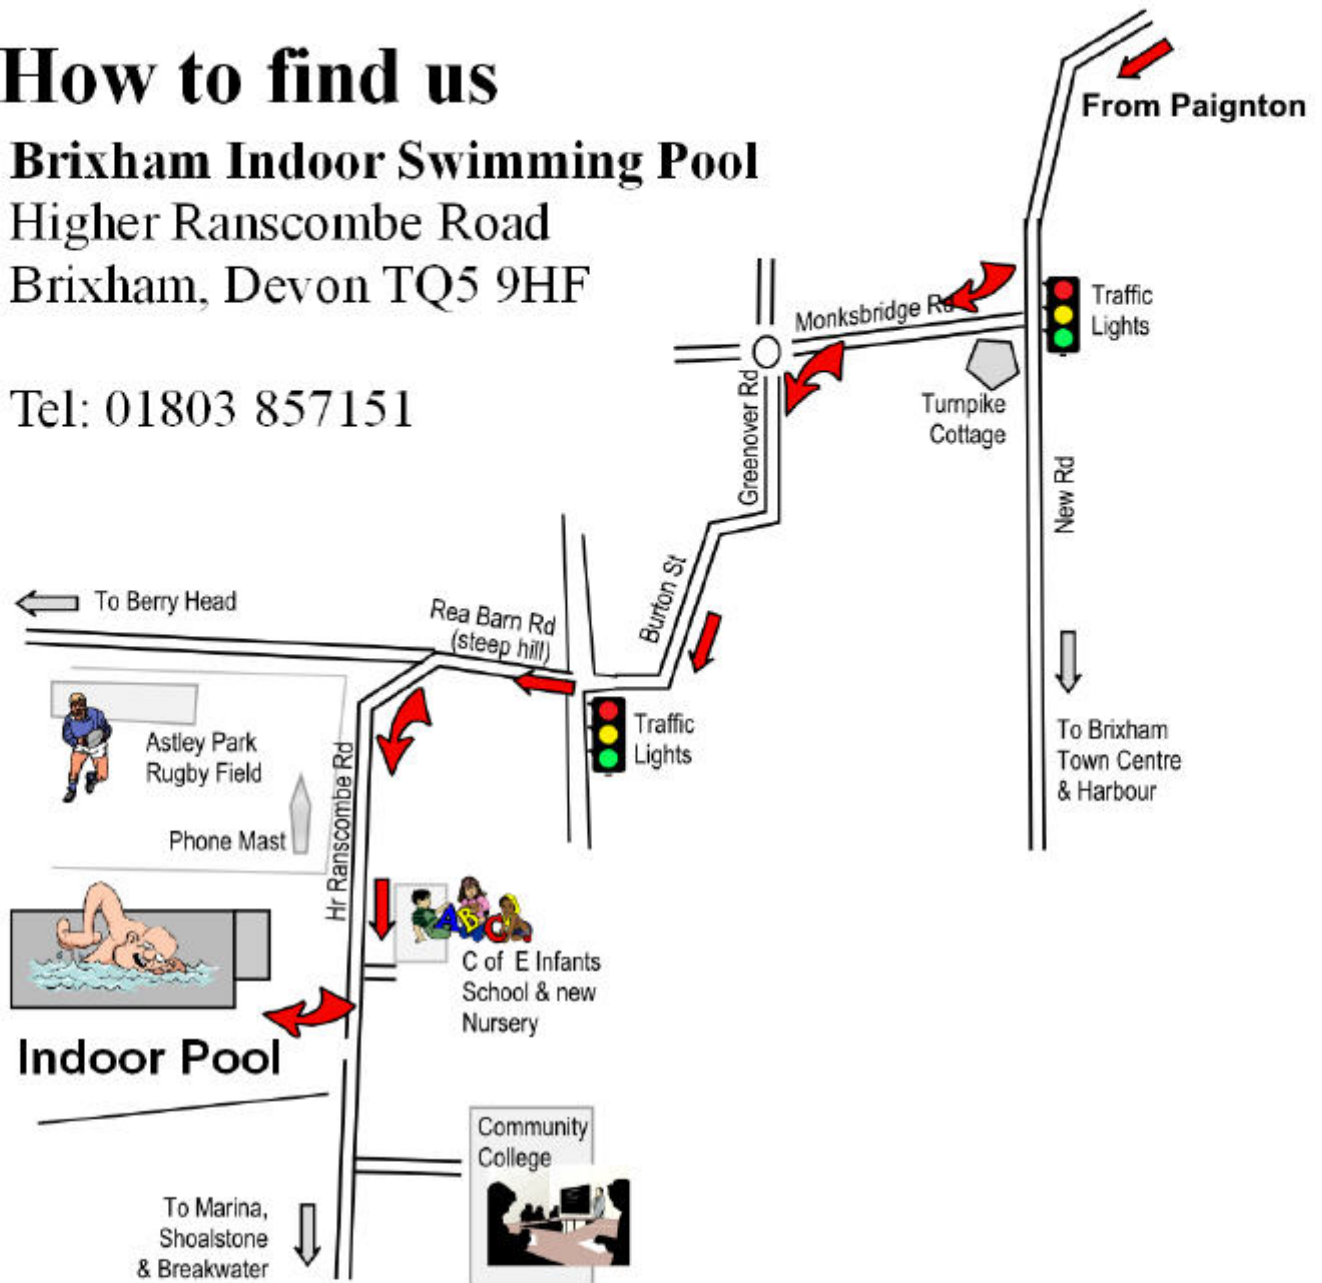

How to find us

Brixham Indoor Swimming Pool

Higher Ranscombe Road
Brixham, Devon TQ5 9HF

Tel: 01803 857151

From Exeter go to Newton Abbot & then take the Torquay road.

Approaching Torquay turn right at the ring road roundabout to Paignton & Brixham.

From Plymouth go to Totnes & on to Paignton.

On reaching ring road traffic lights near Paignton turn right for Brixham.

Carry on until you approach Brixham & fork right at the traffic lights into Monksbridge Road.

You will come to a mini-roundabout - take left into Greenover Road.

Carry on this road which changes into Burton Street and down on to the next traffic lights.

At the lights straight across and up Rea Barn Hill.